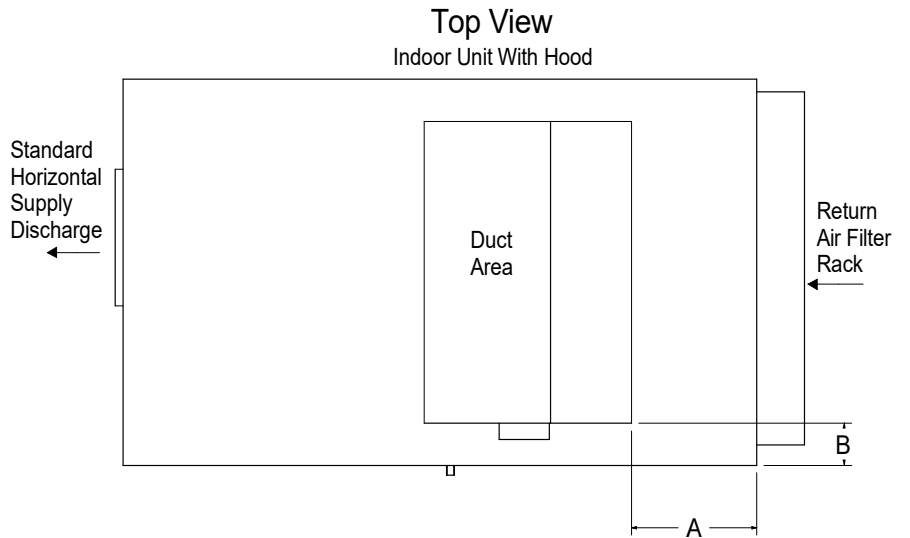

AIR COOLED - NON WATER HEATING DEHUMIDIFIERS

DCA 11000Y, DCA 14000Y

WATER HEATING ASSIST DEHUMIDIFIERS

DCA 11000YWH, 14000YWH

PHYSICAL DIMENSIONS - RIGHT HAND ACCESS

	A	B	C	D	E	F	G	H	I	J	K	N	O	P	Q	R
DCA 11000Y / YWH	136 1/2	77	72 5/8	24 3/4	25	19 1/4	29 1/2	70 1/2	60 1/4	3	4	11 3/4	TBD	TBD	TBD	TBD
DCA 14000Y / YWH	136 1/2	77	72 5/8	27 1/4	27 1/4	18	26 1/4	70 1/2	60 1/4	3	4	12 3/4	TBD	TBD	TBD	TBD

INDOOR HOOD (INDOOR INSTALLATION)

Model	A	B	C	D	E	F	G	H	Filter Size
DCA 11000Y / YWH	TBD	TBD	TBD	TBD	TBD	TBD	TBD	TBD	(3) 20" x 25" x 1"
DCA 14000Y / YWH	TBD	TBD	TBD	TBD	TBD	TBD	TBD	TBD	(3) 20" x 25" x 1"