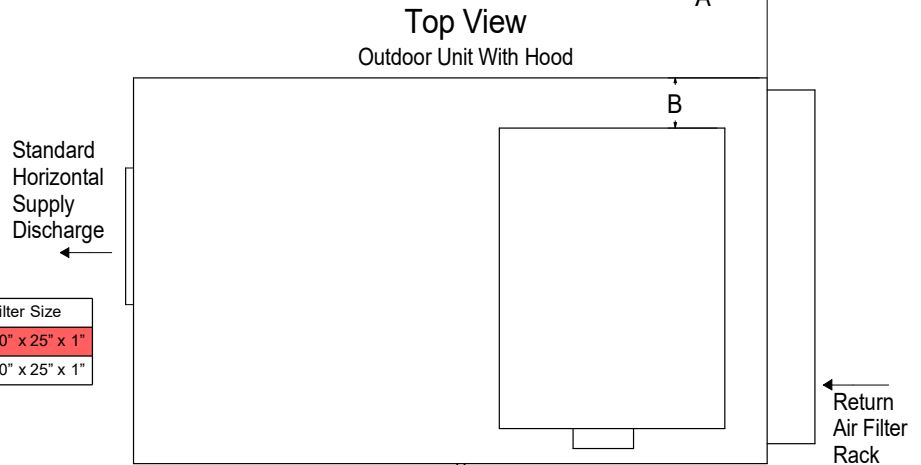

CAUTIONS: All dimensions are in inches and are subject to change without notice.

MAKE UP AIR HOODS

AIR COOLED - NON WATER HEATING DEHUMIDIFIER
DCA 11000Y, DCA 14000Y
WATER HEATING ASSIST DEHUMIDIFIER
DCA 11000YWH, DCA 14000YWH

INDOOR HOOD (INDOOR INSTALLATION)

Model	A	B	C	D	E	F	G	H	Filter Size
DCA 11000Y / YWH	TBD	TBD	TBD	TBD	TBD	TBD	TBD	TBD	(3) 20" x 25" x 1"
DCA 14000Y / YWH	TBD	TBD	TBD	TBD	TBD	TBD	TBD	TBD	(3) 20" x 25" x 1"

OUTDOOR HOOD (OUTDOOR INSTALLATION)

Model	A	B	C	D	E	G	H	Filter Size
DCA 11000Y / YWH	TBD	TBD	45	60 1/4	1 1/4	21	4	(3) 20" x 25" x 1"
DCA 14000Y / YWH	TBD	TBD	45	60 1/4	1 1/4	21	4	(3) 20" x 25" x 1"

CAUTIONS: All dimensions are in inches and are subject to change without notice.