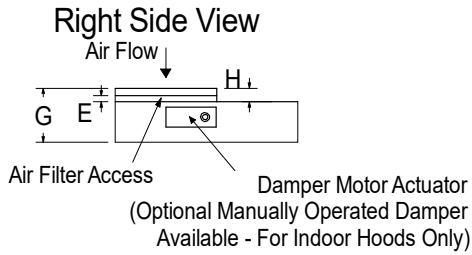

MAKE UP AIR HOODS

AIR COOLED - NON WATER HEATING DEHUMIDIFIER
DCA 11000Y, DCA 14000Y
WATER HEATING ASSIST DEHUMIDIFIER
DCA 11000YWH, DCA 14000YWH

INDOOR HOOD (INDOOR INSTALLATION)

Model	A	B	C	D	E	F	G	H	Filter Size
DCA 11000Y / YWH	TBD	TBD	TBD	TBD	TBD	TBD	TBD	TBD	(3) 20" x 25" x 1"
DCA 14000Y / YWH	TBD	TBD	TBD	TBD	TBD	TBD	TBD	TBD	(3) 20" x 25" x 1"