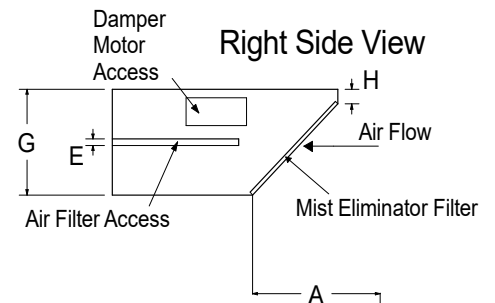

OUTDOOR HOOD (OUTDOOR INSTALLATION)

Model	A	B	C	D	E	G	H	Filter Size
DCA 11000Y / YWH	TBD	TBD	45	60 1/4	1 1/4	21	4	(3) 20" x 25" x 1"
DCA 14000Y / YWH	TBD	TBD	45	60 1/4	1 1/4	21	4	(3) 20" x 25" x 1"

CAUTIONS: All dimensions are in inches and are subject to change without notice.