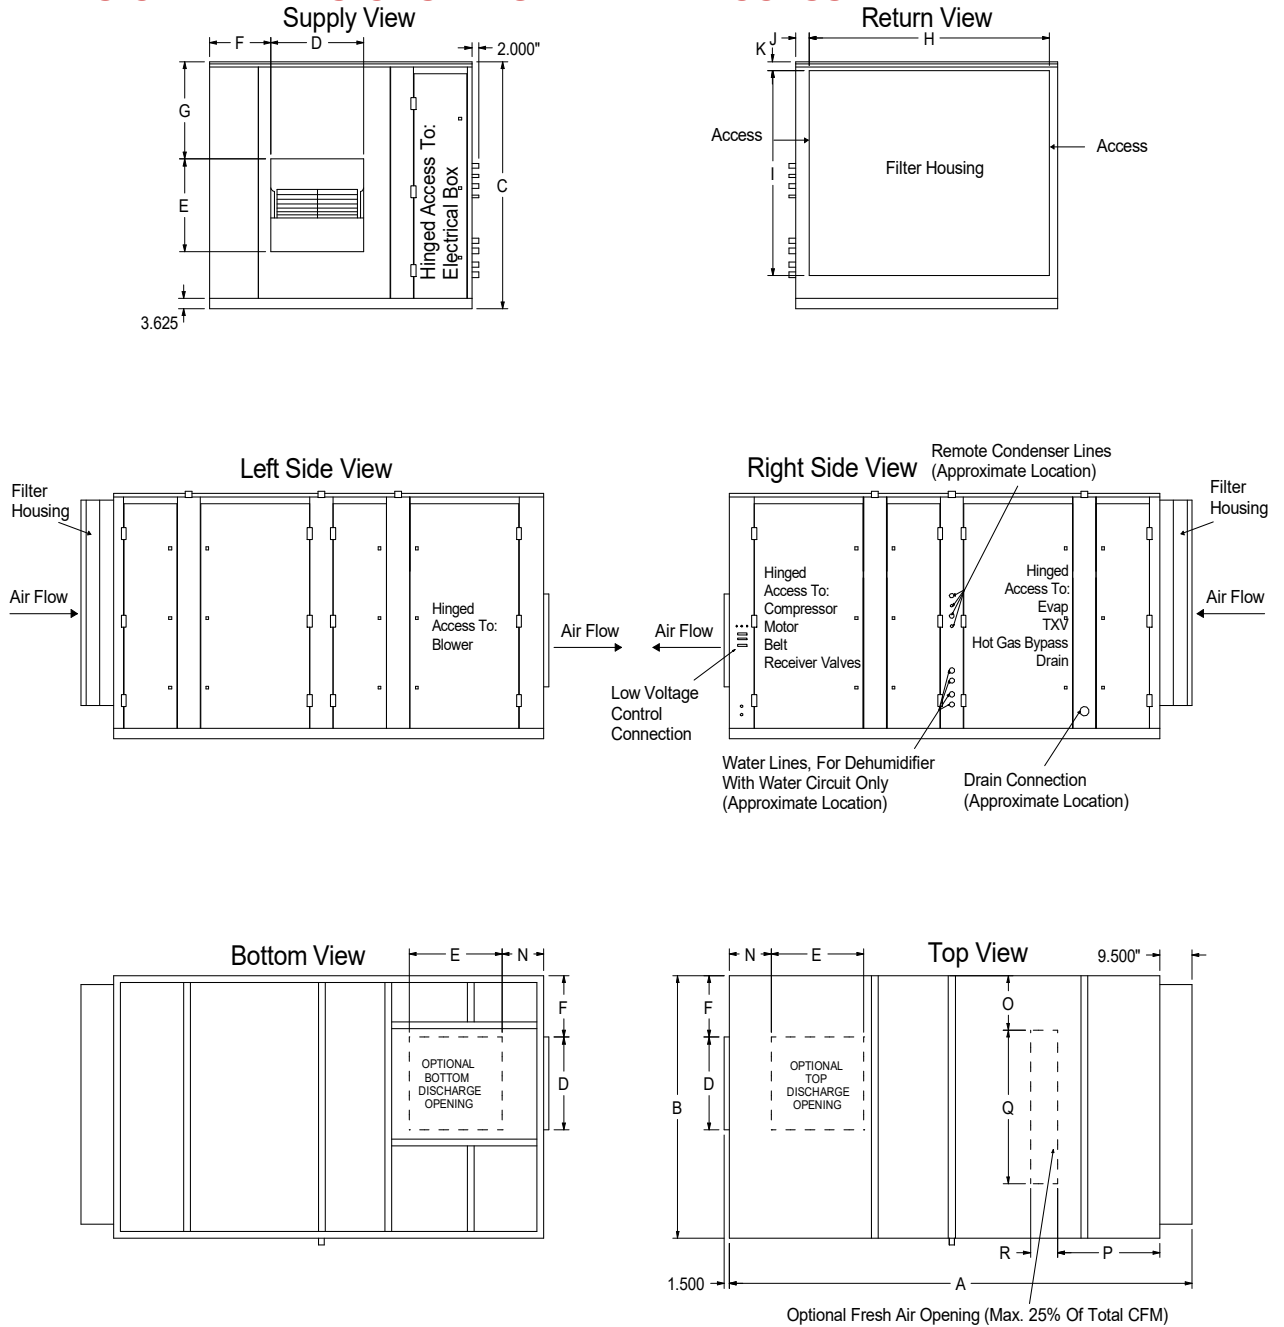

AIR COOLED - NON WATER HEATING DEHUMIDIFIERS

DCA 11000Y, DCA 14000Y

WATER HEATING ASSIST DEHUMIDIFIERS

DCA 11000YWH, 14000YWH

PHYSICAL DIMENSIONS - RIGHT HAND ACCESS

	A	B	C	D	E	F	G	H	I	J	K	N	O	P	Q	R
DCA 11000Y / YWH	136 1/2	77	72 5/8	24 3/4	25	19 1/4	29 1/2	70 1/2	60 1/4	3	4	11 3/4	TBD	TBD	TBD	TBD
DCA 14000Y / YWH	136 1/2	77	72 5/8	27 1/4	27 1/4	18	26 1/4	70 1/2	60 1/4	3	4	12 3/4	TBD	TBD	TBD	TBD

INDOOR HOOD (INDOOR INSTALLATION)

Model	A	B	C	D	E	F	G	H	Filter Size
DCA 11000Y / YWH	TBD	TBD	TBD	TBD	TBD	TBD	TBD	TBD	(3) 20" x 25" x 1"
DCA 14000Y / YWH	TBD	TBD	TBD	TBD	TBD	TBD	TBD	TBD	(3) 20" x 25" x 1"

OUTDOOR HOOD (OUTDOOR INSTALLATION)

Model	A	B	C	D	E	G	H	Filter Size
DCA 11000Y / YWH	TBD	TBD	45	60 1/4	1 1/4	21	4	(3) 20" x 25" x 1"
DCA 14000Y / YWH	TBD	TBD	45	60 1/4	1 1/4	21	4	(3) 20" x 25" x 1"

CAUTIONS: All dimensions are in inches and are subject to change without notice.