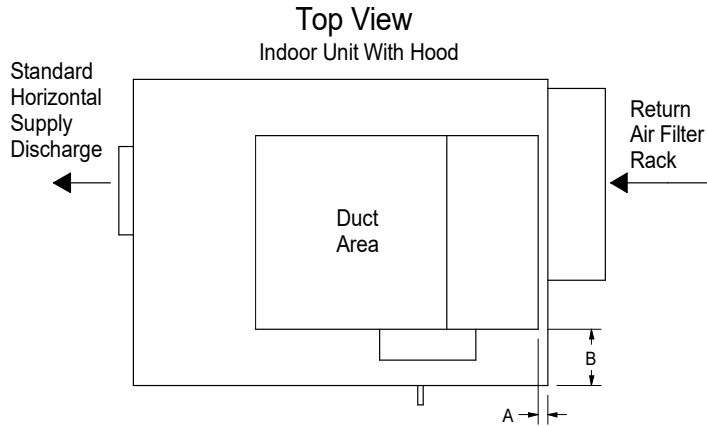

**AIR COOLED - NON WATER HEATING DEHUMIDIFIER
DCA 650Y**

PHYSICAL DIMENSIONS - RIGHT HAND ACCESS

	A	B	C	D	E	F	G	H	I	J	K	L	M	N	O	P	Q	R
DCA 650Y	49 1/4	32	30 1/2	9 1/4	10 1/4	7	11	20	20 1/8	11	4 1/4	8	3 1/8	5	11	5	10	5

CAUTIONS: All dimensions are in inches and are subject to change without notice.

MAKE UP AIR HOODS

AIR COOLED - NON WATER HEATING DEHUMIDIFIER DCA 650Y

INDOOR HOOD (INDOOR INSTALLATION)

Model	A	B	C	D	E	F	G	H	Filter Size
DCA 650Y	1	5 7/8	20 1/4	20 1/4	1 1/4	9 1/2	9 1/4	3 1/4	20" x 20" x 1"

OUTDOOR HOOD (OUTDOOR INSTALLATION)

Model	A	B	C	D	E	F	G	H	Filter Size
DCA 650Y	1	5 7/8	35 3/8	20 1/4	1 1/4	7 3/4	17 3/8	4	20" x 20" x 1"

CAUTIONS: All dimensions are in inches and are subject to change without notice.