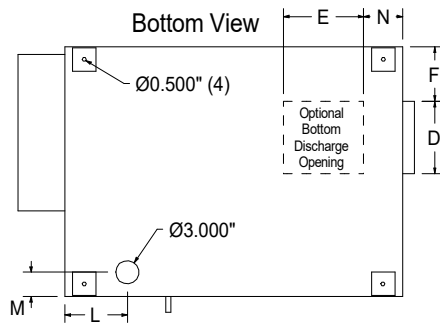

**AIR COOLED - NON WATER HEATING DEHUMIDIFIER
DCA 650Y**

PHYSICAL DIMENSIONS - RIGHT HAND ACCESS

	A	B	C	D	E	F	G	H	I	J	K	L	M	N	O	P	Q	R
DCA 650Y	49 1/4	32	30 1/2	9 1/4	10 1/4	7	11	20	20 1/8	11	4 1/4	8	3 1/8	5	11	5	10	5

CAUTIONS: All dimensions are in inches and are subject to change without notice.

MAKE UP AIR HOODS

AIR COOLED - NON WATER HEATING DEHUMIDIFIER DCA 650Y

INDOOR HOOD (INDOOR INSTALLATION)

Model	A	B	C	D	E	F	G	H	Filter Size
DCA 650Y	1	5 7/8	20 1/4	20 1/4	1 1/4	9 1/2	9 1/4	3 1/4	20" x 20" x 1"

OUTDOOR HOOD (OUTDOOR INSTALLATION)

Model	A	B	C	D	E	F	G	H	Filter Size
DCA 650Y	1	5 7/8	35 3/8	20 1/4	1 1/4	7 3/4	17 3/8	4	20" x 20" x 1"

CAUTIONS: All dimensions are in inches and are subject to change without notice.