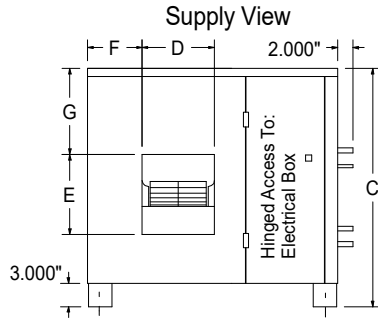

**AIR COOLED - NON WATER HEATING DEHUMIDIFIER
DCA 650Y**

PHYSICAL DIMENSIONS - RIGHT HAND ACCESS

	A	B	C	D	E	F	G	H	I	J	K	L	M	N	O	P	Q	R
DCA 650Y	49 1/4	32	30 1/2	9 1/4	10 1/4	7	11	20	20 1/8	11	4 1/4	8	3 1/8	5	11	5	10	5

CAUTIONS: All dimensions are in inches and are subject to change without notice.

MAKE UP AIR HOODS

AIR COOLED - NON WATER HEATING DEHUMIDIFIER DCA 650Y

INDOOR HOOD (INDOOR INSTALLATION)

Model	A	B	C	D	E	F	G	H	Filter Size
DCA 650Y	1	5 7/8	20 1/4	20 1/4	1 1/4	9 1/2	9 1/4	3 1/4	20" x 20" x 1"

OUTDOOR HOOD (OUTDOOR INSTALLATION)

Model	A	B	C	D	E	F	G	H	Filter Size
DCA 650Y	1	5 7/8	35 3/8	20 1/4	1 1/4	7 3/4	17 3/8	4	20" x 20" x 1"

CAUTIONS: All dimensions are in inches and are subject to change without notice.