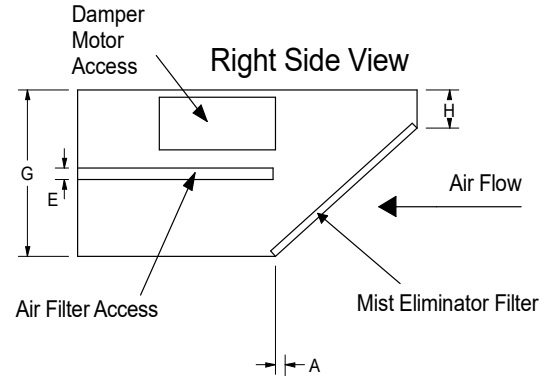

CAUTIONS: All dimensions are in inches and are subject to change without notice.

MAKE UP AIR HOODS

AIR COOLED - NON WATER HEATING DEHUMIDIFIER DCA 650Y

INDOOR HOOD (INDOOR INSTALLATION)

Model	A	B	C	D	E	F	G	H	Filter Size
DCA 650Y	1	5 7/8	20 1/4	20 1/4	1 1/4	9 1/2	9 1/4	3 1/4	20" x 20" x 1"

OUTDOOR HOOD (OUTDOOR INSTALLATION)

Model	A	B	C	D	E	F	G	H	Filter Size
DCA 650Y	1	5 7/8	35 3/8	20 1/4	1 1/4	7 3/4	17 3/8	4	20" x 20" x 1"

CAUTIONS: All dimensions are in inches and are subject to change without notice.