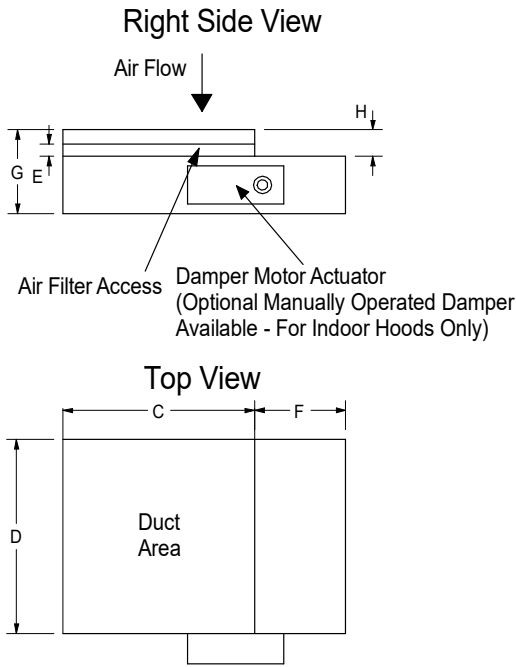

**AIR COOLED - NON WATER HEATING DEHUMIDIFIER
DCA 650Y**

PHYSICAL DIMENSIONS - RIGHT HAND ACCESS

	A	B	C	D	E	F	G	H	I	J	K	L	M	N	O	P	Q	R
DCA 650Y	49 1/4	32	30 1/2	9 1/4	10 1/4	7	11	20	20 1/8	11	4 1/4	8	3 1/8	5	11	5	10	5

CAUTIONS: All dimensions are in inches and are subject to change without notice.

MAKE UP AIR HOODS

AIR COOLED - NON WATER HEATING DEHUMIDIFIER DCA 650Y

INDOOR HOOD (INDOOR INSTALLATION)

Model	A	B	C	D	E	F	G	H	Filter Size
DCA 650Y	1	5 7/8	20 1/4	20 1/4	1 1/4	9 1/2	9 1/4	3 1/4	20" x 20" x 1"

OUTDOOR HOOD (OUTDOOR INSTALLATION)

Model	A	B	C	D	E	F	G	H	Filter Size
DCA 650Y	1	5 7/8	35 3/8	20 1/4	1 1/4	7 3/4	17 3/8	4	20" x 20" x 1"

CAUTIONS: All dimensions are in inches and are subject to change without notice.