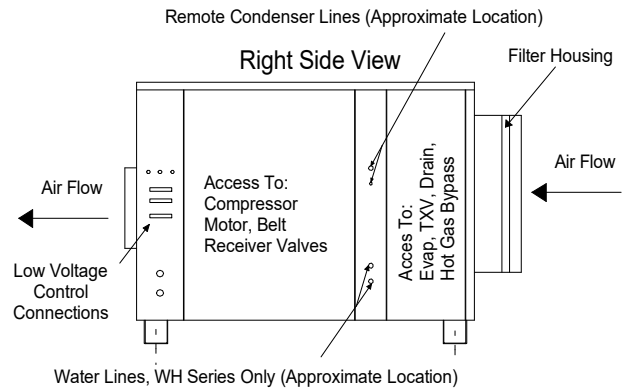

**AIR COOLED - NON WATER HEATING DEHUMIDIFIER
DCA 650Y**

PHYSICAL DIMENSIONS - RIGHT HAND ACCESS

	A	B	C	D	E	F	G	H	I	J	K	L	M	N	O	P	Q	R
DCA 650Y	49 1/4	32	30 1/2	9 1/4	10 1/4	7	11	20	20 1/8	11	4 1/4	8	3 1/8	5	11	5	10	5

CAUTIONS: All dimensions are in inches and are subject to change without notice.

MAKE UP AIR HOODS

AIR COOLED - NON WATER HEATING DEHUMIDIFIER DCA 650Y

INDOOR HOOD (INDOOR INSTALLATION)

Model	A	B	C	D	E	F	G	H	Filter Size
DCA 650Y	1	5 7/8	20 1/4	20 1/4	1 1/4	9 1/2	9 1/4	3 1/4	20" x 20" x 1"

OUTDOOR HOOD (OUTDOOR INSTALLATION)

Model	A	B	C	D	E	F	G	H	Filter Size
DCA 650Y	1	5 7/8	35 3/8	20 1/4	1 1/4	7 3/4	17 3/8	4	20" x 20" x 1"

CAUTIONS: All dimensions are in inches and are subject to change without notice.