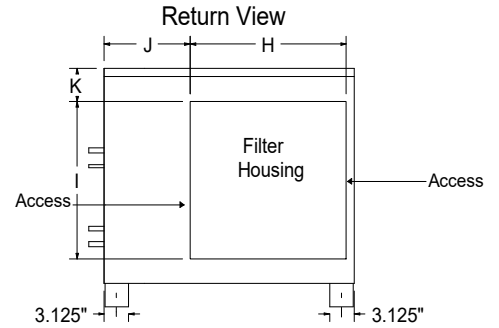

**AIR COOLED - NON WATER HEATING DEHUMIDIFIER
DCA 650Y**

PHYSICAL DIMENSIONS - RIGHT HAND ACCESS

	A	B	C	D	E	F	G	H	I	J	K	L	M	N	O	P	Q	R
DCA 650Y	49 1/4	32	30 1/2	9 1/4	10 1/4	7	11	20	20 1/8	11	4 1/4	8	3 1/8	5	11	5	10	5

CAUTIONS: All dimensions are in inches and are subject to change without notice.

MAKE UP AIR HOODS

AIR COOLED - NON WATER HEATING DEHUMIDIFIER DCA 650Y

INDOOR HOOD (INDOOR INSTALLATION)

Model	A	B	C	D	E	F	G	H	Filter Size
DCA 650Y	1	5 7/8	20 1/4	20 1/4	1 1/4	9 1/2	9 1/4	3 1/4	20" x 20" x 1"

OUTDOOR HOOD (OUTDOOR INSTALLATION)

Model	A	B	C	D	E	F	G	H	Filter Size
DCA 650Y	1	5 7/8	35 3/8	20 1/4	1 1/4	7 3/4	17 3/8	4	20" x 20" x 1"

CAUTIONS: All dimensions are in inches and are subject to change without notice.