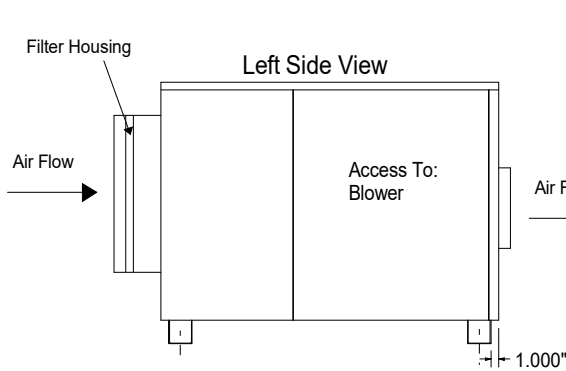

**AIR COOLED - NON WATER HEATING DEHUMIDIFIER
DCA 650Y**

PHYSICAL DIMENSIONS - RIGHT HAND ACCESS

	A	B	C	D	E	F	G	H	I	J	K	L	M	N	O	P	Q	R
DCA 650Y	49 1/4	32	30 1/2	9 1/4	10 1/4	7	11	20	20 1/8	11	4 1/4	8	3 1/8	5	11	5	10	5

CAUTIONS: All dimensions are in inches and are subject to change without notice.

MAKE UP AIR HOODS

AIR COOLED - NON WATER HEATING DEHUMIDIFIER DCA 650Y

INDOOR HOOD (INDOOR INSTALLATION)

Model	A	B	C	D	E	F	G	H	Filter Size
DCA 650Y	1	5 7/8	20 1/4	20 1/4	1 1/4	9 1/2	9 1/4	3 1/4	20" x 20" x 1"

OUTDOOR HOOD (OUTDOOR INSTALLATION)

Model	A	B	C	D	E	F	G	H	Filter Size
DCA 650Y	1	5 7/8	35 3/8	20 1/4	1 1/4	7 3/4	17 3/8	4	20" x 20" x 1"

CAUTIONS: All dimensions are in inches and are subject to change without notice.