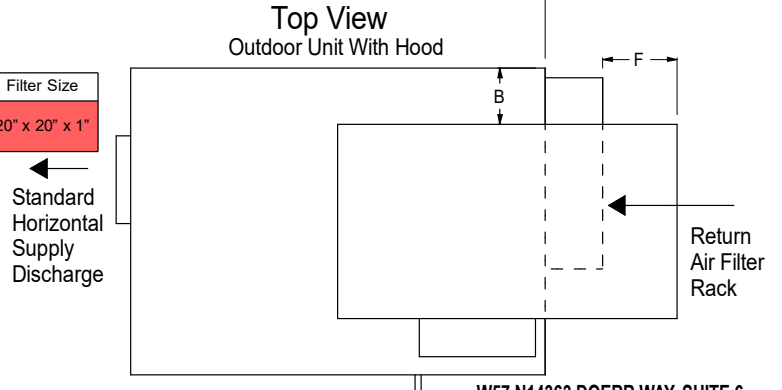

CAUTIONS: All dimensions are in inches and are subject to change without notice.

MAKE UP AIR HOODS

AIR COOLED - NON WATER HEATING DEHUMIDIFIER DCA 650Y

INDOOR HOOD (INDOOR INSTALLATION)

Model	A	B	C	D	E	F	G	H	Filter Size
DCA 650Y	1	5 7/8	20 1/4	20 1/4	1 1/4	9 1/2	9 1/4	3 1/4	20" x 20" x 1"

OUTDOOR HOOD (OUTDOOR INSTALLATION)

Model	A	B	C	D	E	F	G	H	Filter Size
DCA 650Y	1	5 7/8	35 3/8	20 1/4	1 1/4	7 3/4	17 3/8	4	20" x 20" x 1"

CAUTIONS: All dimensions are in inches and are subject to change without notice.