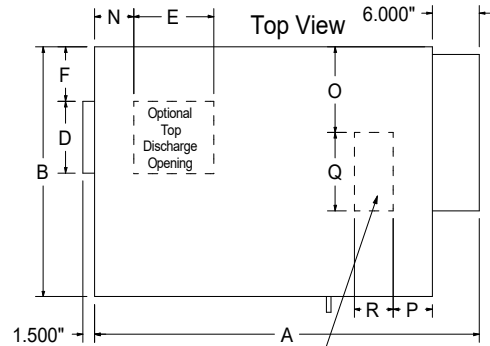

**AIR COOLED - NON WATER HEATING DEHUMIDIFIER
DCA 650Y**

PHYSICAL DIMENSIONS - RIGHT HAND ACCESS

	A	B	C	D	E	F	G	H	I	J	K	L	M	N	O	P	Q	R
DCA 650Y	49 1/4	32	30 1/2	9 1/4	10 1/4	7	11	20	20 1/8	11	4 1/4	8	3 1/8	5	11	5	10	5

CAUTIONS: All dimensions are in inches and are subject to change without notice.

MAKE UP AIR HOODS

AIR COOLED - NON WATER HEATING DEHUMIDIFIER DCA 650Y

INDOOR HOOD (INDOOR INSTALLATION)

Model	A	B	C	D	E	F	G	H	Filter Size
DCA 650Y	1	5 7/8	20 1/4	20 1/4	1 1/4	9 1/2	9 1/4	3 1/4	20" x 20" x 1"

OUTDOOR HOOD (OUTDOOR INSTALLATION)

Model	A	B	C	D	E	F	G	H	Filter Size
DCA 650Y	1	5 7/8	35 3/8	20 1/4	1 1/4	7 3/4	17 3/8	4	20" x 20" x 1"

CAUTIONS: All dimensions are in inches and are subject to change without notice.